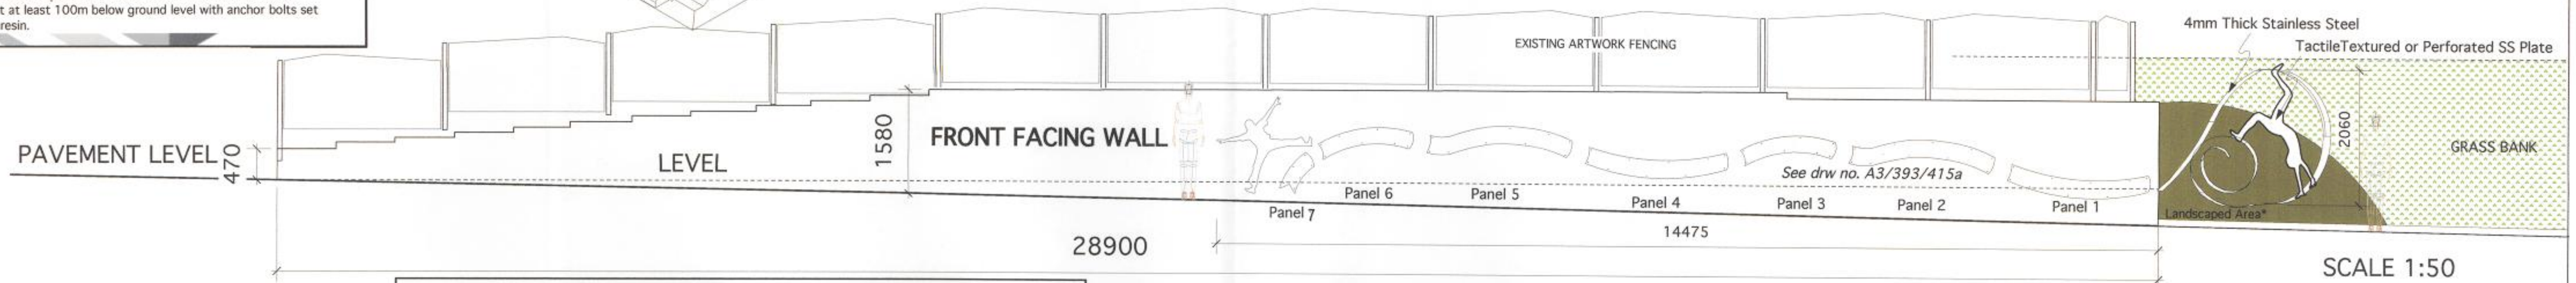

Figure Panel 7 Panel 6 Panel 5 Panel 4 Panel 3 Panel 2 Panel 1

KNOLLBECK LANE

TOWARDS ROTHERHAM

TOWARDS BARNSELY

NOTE:
 ~ All measurements in mm
 ~ Details may vary from those shown here
 ~ All edges to be free from burrs & sharp points rounded

TITLE:	DETAILED DESIGN FOR RIBBON SCULPTURE - LAYOUT	
JOB:	393	DRW NO.: A3/393/414a
DATE:	24/8/09	SCALE: 1:50
DRAWN BY:	VN	NOTES: 14/8/09- 3 Extra ribbons added